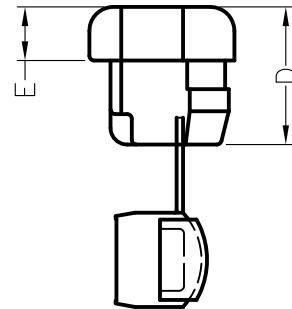

MOUNTING HOLE
CHASSIS THICKNESS F

PART NO	WILL FIT THESE CABLE		CHASSIS DIMENSION		CHASSIS THICKNESS	DIMENSION		
	UL/CSA DESCRIPTION	SIZE	A	B	F	C	D	E
SB6P4-4	SPT-2	3.0X7.6	15.9	14.0	2.0~2.5	16.5	14.9	5.8
		4.1X10.4						