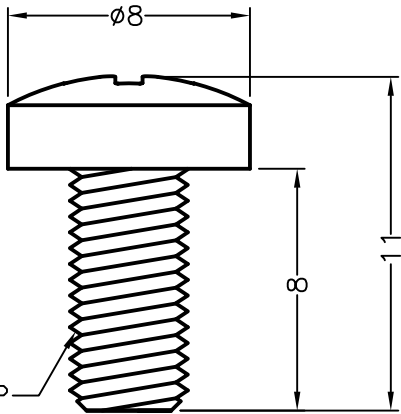

SCREW DRIVER : PHILLIPS

M4X0.7P