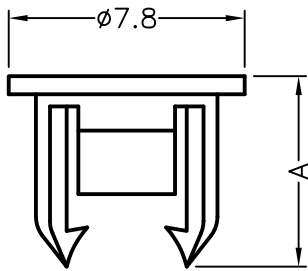

MOUNTING HOLE : ϕD
 CHASSIS THICKNESS : E

PART.NO	A	B	ϕC	D	E
LED5-11	6.3	1.1	5.1	6.0	0.8~1.0

數值請依照目錄